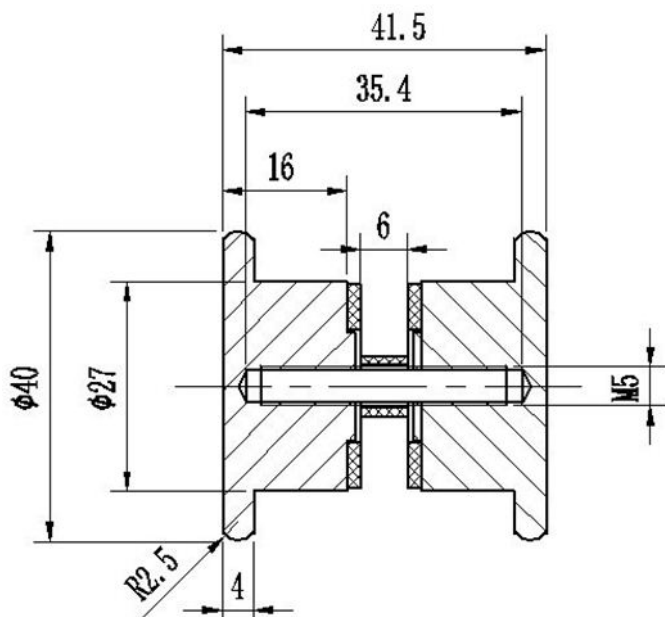

PRODUCT SHEET

Description:

Brass Door Knob "Kiel", \varnothing 40mm, Polished Brass, 6-12mm Glass, Drill Hole \varnothing 8mm - Recommended \varnothing 10mm

Item number:

15.24.093-1

Units	Box	Carton	HS Code	Barcode
Pair	1	50	8302415000	 5704866502962